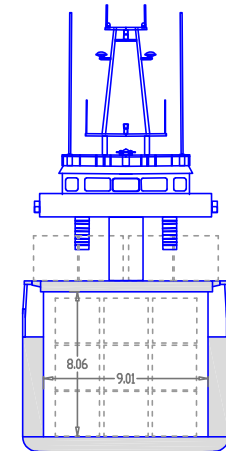

M/V HIMMEL POCKET PLAN

SHIP SUMMARY

TYPE & PROPERTIES	: GENERAL CARGO
DWT/DWCC	: 3.406 / 3.250 ton
HOLD DIMENSIONS	: 1 BOX HOLD 57,50 x 9,01 x 8,06 m 1,0 m OCCUPIED BY 2 Pcs. PORTABLE GRAIN BHDS
STRONG BEAM DIMENSIONS:	0,3x0,3x9,01 m
IMO NO	: 9133513
LOA / LBP / B / D / d:	88,47 / 84,68 / 11,35 / 6,40 / 5,36 m
Speed	: 11,5 knots
GRAIN/BALE CAP	: 4.155 m ³ / 146747 cft
STRENGTHS	: Tank Top 12 mt/sqm Hatch Cover 1,22 mt/sqm