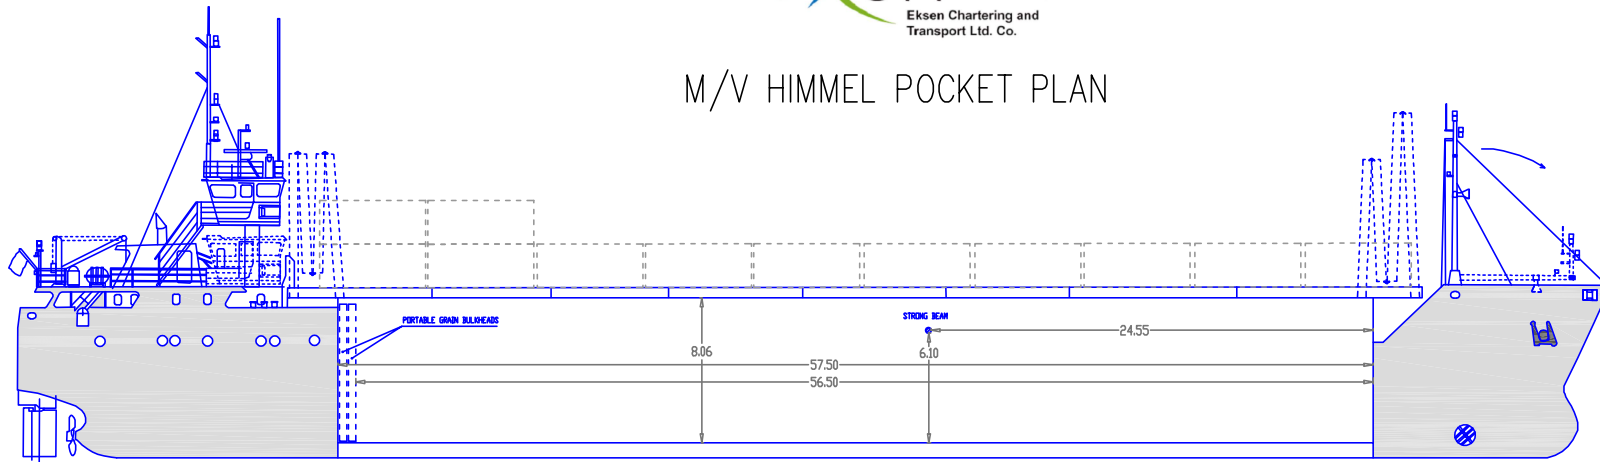

M/V HIMMEL POCKET PLAN

SHIP SUMMARY

TYPE & PROPERTIES	: GENERAL CARGO
DWT/DWCC	: 3.406 / 3.250 ton
HOLD DIMENSIONS	: 1 BOX HOLD 57,50 x 9,01 x 8,06 m 1,0 m OCCUPIED BY 2 Pcs. PORTABLE GRAIN BHDS
STRONG BEAM DIMENSIONS:	0,3x0,3x9,01 m
IMO NO	: 9133513
LOA / LBP / B / D / d:	88,47 / 84,68 / 11,35 / 6,40 / 5,36 m
Speed	: 11,5 knots
GRAIN/BALE CAP	: 4.155 m ³ / 146747 cft
STRENGTHS	: Tank Top 12 mt/sqm Hatch Cover 1,22 mt/sqm