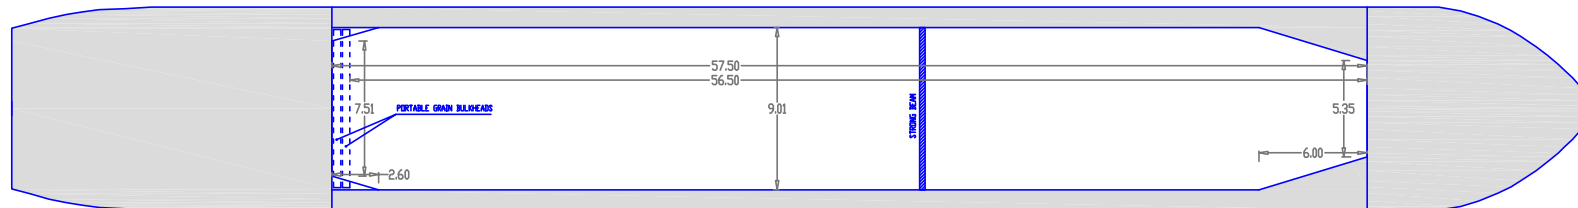

M/V HIMMEL POCKET PLAN

SHIP SUMMARY

TYPE & PROPERTIES	: GENERAL CARGO
DWT/DWCC	: 3.406 / 3.250 ton
HOLD DIMENSIONS	: 1 BOX HOLD 57,50 x 9,01 x 8,06 m 1,0 m OCCUPIED BY 2 Pcs. PORTABLE GRAIN BHDS
STRONG BEAM DIMENSIONS:	0,3x0,3x9,01 m
IMO NO	: 9133513
LOA / LBP / B / D / d:	88,47 / 84,68 / 11,35 / 6,40 / 5,36 m
Speed	: 11,5 knots
GRAIN/BALE CAP	: 4.155 m ³ / 146747 cft
STRENGTHS	: Tank Top 12 mt/sqm Hatch Cover 1,22 mt/sqm