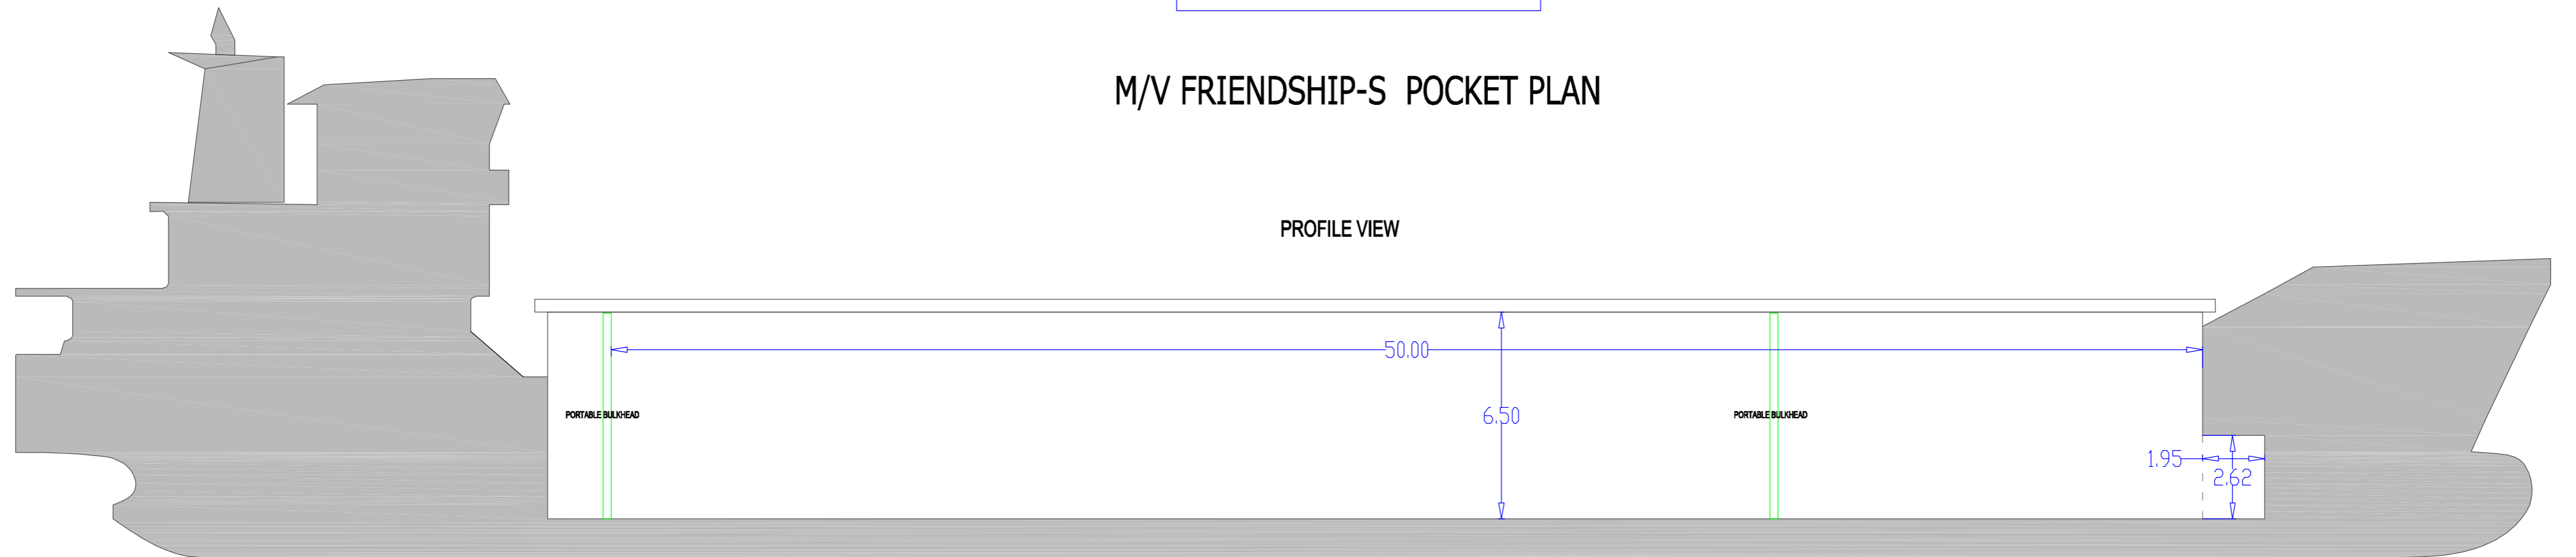

## M/V FRIENDSHIP-S POCKET PLAN

PROFILE VIEW

TOP VIEW

### SHIP SUMMARY

Type & properties	:GENERAL - SID BDX- DANGEROUS GOOD FITTED
DWT/DWCC	:2300 / 2200 ton
HOLD/HATCH	:1HD/1HA
IMO NO	:9011973
LOA / LBP / B / D / d	:79,70 / 75,80 / 10,9 / 5,7 / 4,43
Speed	:10 knots
GRAIN/BALE CAP	:2900 cbm - 102660 CFT
STRENGTHS	:Tank Top: 9 mt/sqm Hatches: ..... mt/sqm